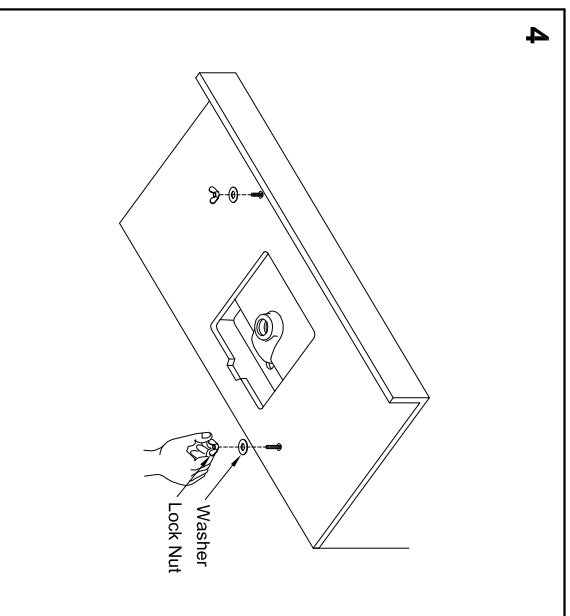

INSTALLATION

Note : " This installation drawing is intended as a recommendation only. Please consult your local plumbing contractor for the best arrangement for your bathroom. The manufacturer and seller take no responsibility for how the unit is installed "