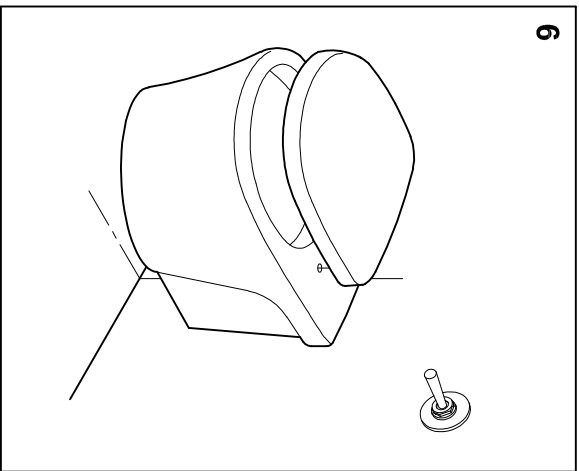

INSTALLATION

Note : " This installation drawing is intended as a recommendation only. Please consult your local plumbing contractor for the best arrangement for your bathroom. The manufacturer and seller take no responsibility for how the unit is installed "