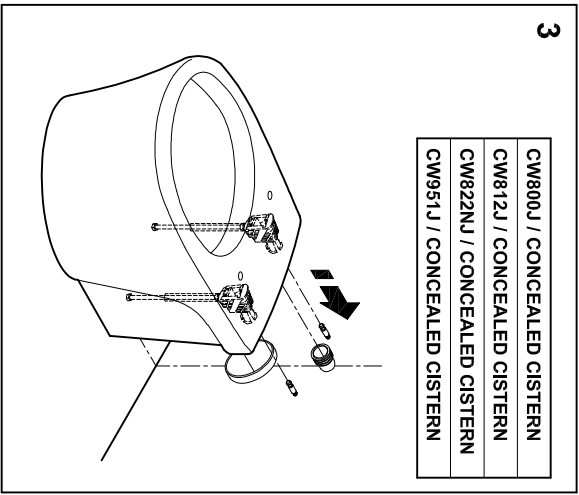

INSTALLATION

Note : " This installation drawing is intended as a recommendation only. Please consult your local plumbing contractor for the best arrangement for your bathroom. The manufacturer and seller take no responsibility for how the unit is installed "