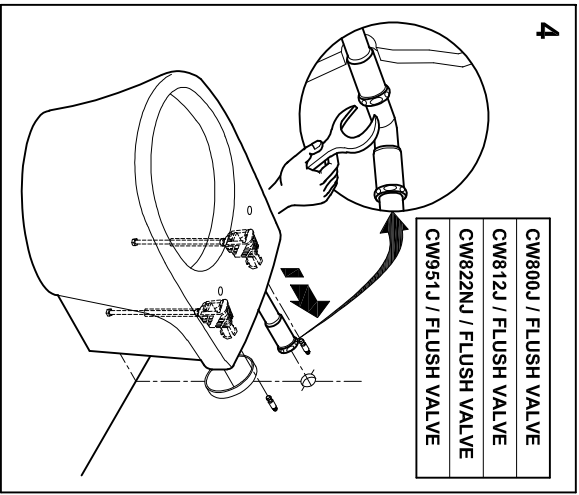

INSTALLATION

Note : " This installation drawing is intended as a recommendation only. Please consult your local plumbing contractor for the best arrangement for your bathroom. The manufacturer and seller take no responsibility for how the unit is installed "