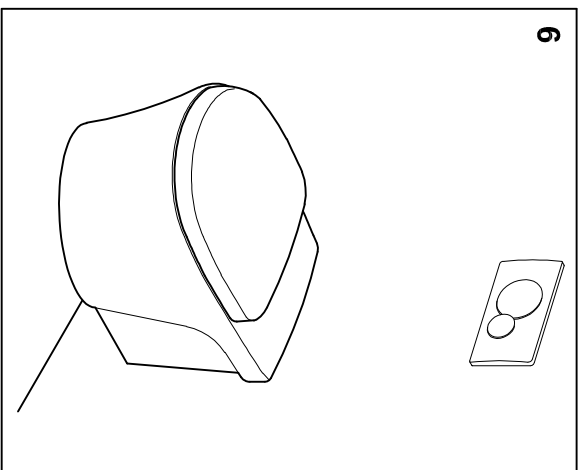

INSTALLATION

Note : " This installation drawing is intended as a recommendation only. Please consult your local plumbing contractor for the best arrangement for your bathroom. The manufacturer and seller take no responsibility for how the unit is installed "