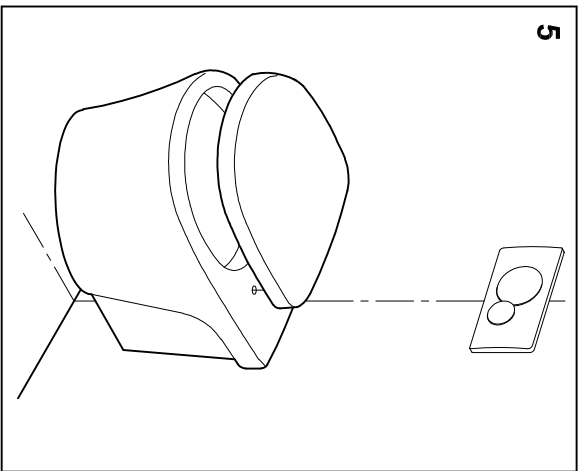

INSTALLATION

Note : " This installation drawing is intended as a recommendation only. Please consult your local plumbing contractor for the best arrangement for your bathroom. The manufacturer and seller take no responsibility for how the unit is installed "