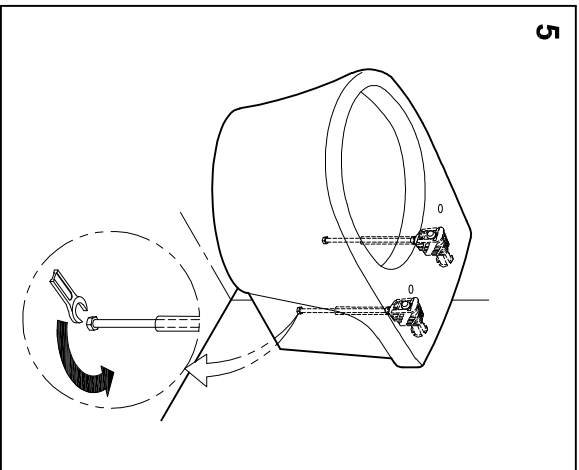

INSTALLATION

Note : " This installation drawing is intended as a recommendation only. Please consult your local plumbing contractor for the best arrangement for your bathroom. The manufacturer and seller take no responsibility for how the unit is installed "