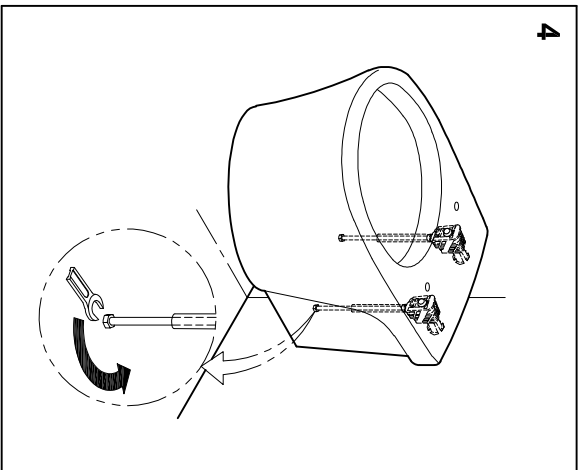

INSTALLATION

Note : " This installation drawing is intended as a recommendation only. Please consult your local plumbing contractor for the best arrangement for your bathroom. The manufacturer and seller take no responsibility for how the unit is installed "