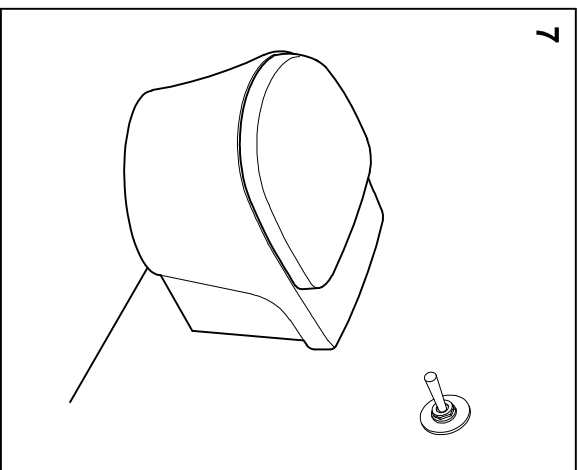

INSTALLATION

Note : " This installation drawing is intended as a recommendation only. Please consult your local plumbing contractor for the best arrangement for your bathroom. The manufacturer and seller take no responsibility for how the unit is installed "