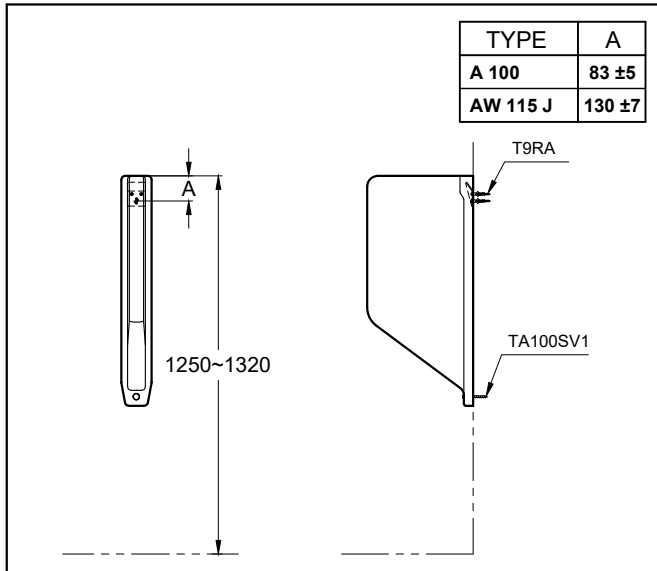

SPECIFICATIONS

INSTALLATION

Note : " This installation drawing is intended as a recommendation only. Please consult your local plumbing contractor for the best arrangement for your bathroom. The manufacturer and seller take no responsibility for how the unit is installed "