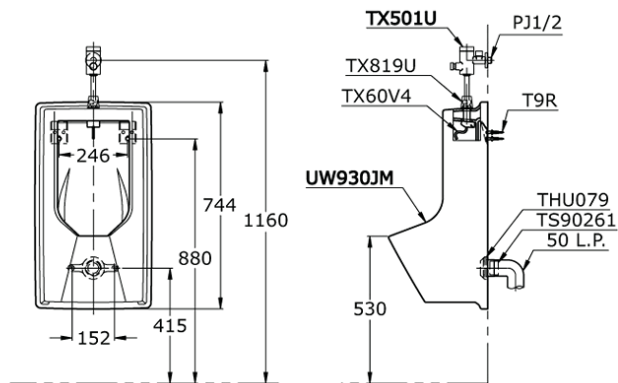

UW930JM

IDR 7,060,000.00

Available: DUE106UA (Battery Operated)

Height: 744

Width: 420 mm

Depth: 362 mm

UW 930 JM

Some products may not be available in your area