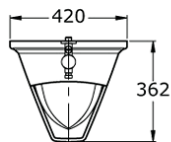

UW930JM

IDR 7,060,000.00

Available: DUE106UA (Battery Operated)

Height: 744

Width: 420 mm

Depth: 362 mm

UW 930 JM

Some products may not be available in your area