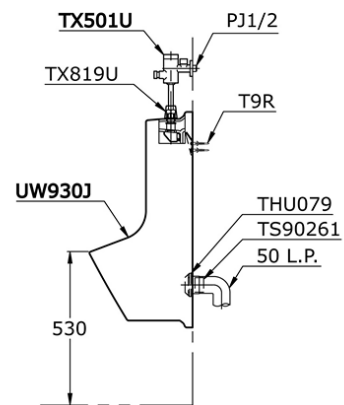

UW930J

IDR 6,920,000.00

Height: 744

Width: 420 mm

Depth: 362 mm

UW 930 J

Some products may not be available in your area

Prices indicated are manufacturer's suggested retail price, prices may change anytime without notice.