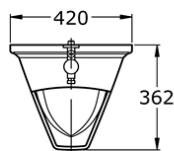

UW930J

IDR 6,920,000.00

Height: 744

Width: 420 mm

Depth: 362 mm

UW 930 J

Some products may not be available in your area

Prices indicated are manufacturer's suggested retail price, prices may change anytime without notice.