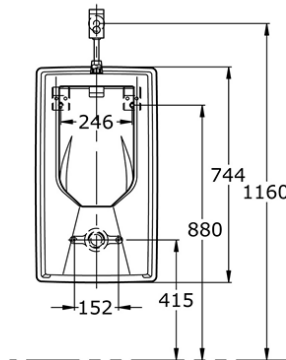

UW930J

IDR 6,920,000.00

Height: 744

Width: 420 mm

Depth: 362 mm

UW 930 J

Some products may not be available in your area

Prices indicated are manufacturer's suggested retail price, prices may change anytime without notice.