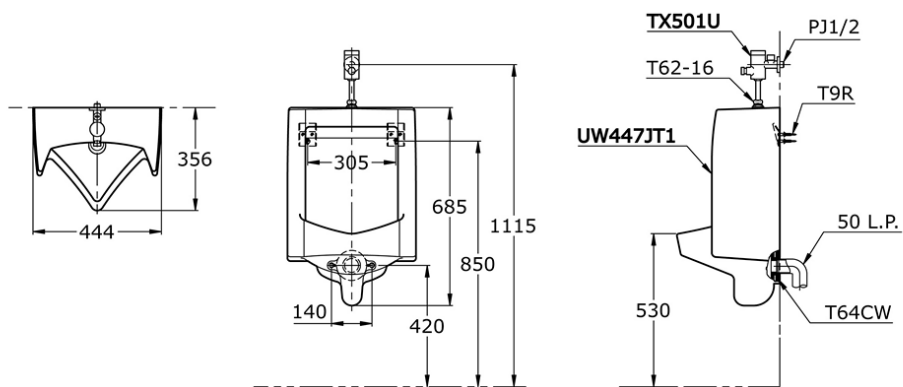

UW 447 JT1

Some products may not be available in your area

Prices indicated are manufacturer's suggested retail price, prices may change anytime without notice.

Please check with your nearest reseller for updated prices.

Prices shown for lavatory does not include faucet.