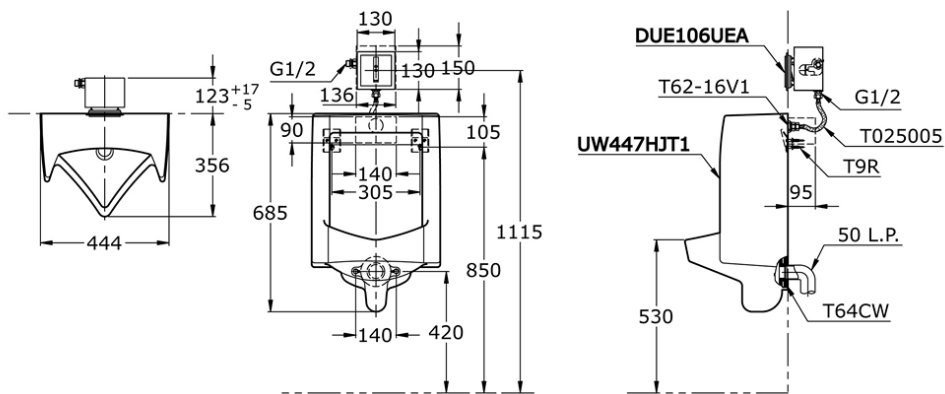

UW447HJT1

IDR 9,810,000.00

Available: DUE106UA (Battery Operated)

Height: 685

Width: 444 mm

Depth: 356 mm

UW 447 HJT1

Some products may not be available in your area