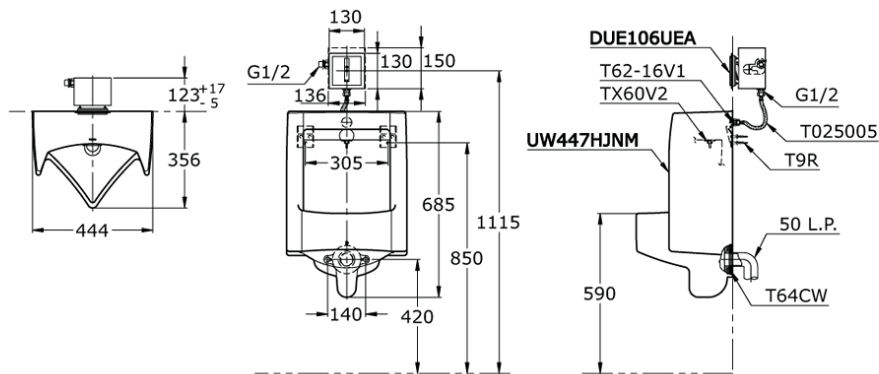

UW447HJNM

IDR 11,700,000.00

Moslem Type

Height: 685

Width: 444 mm

Depth: 356 mm

UW 447 HJNM

Some products may not be available in your area