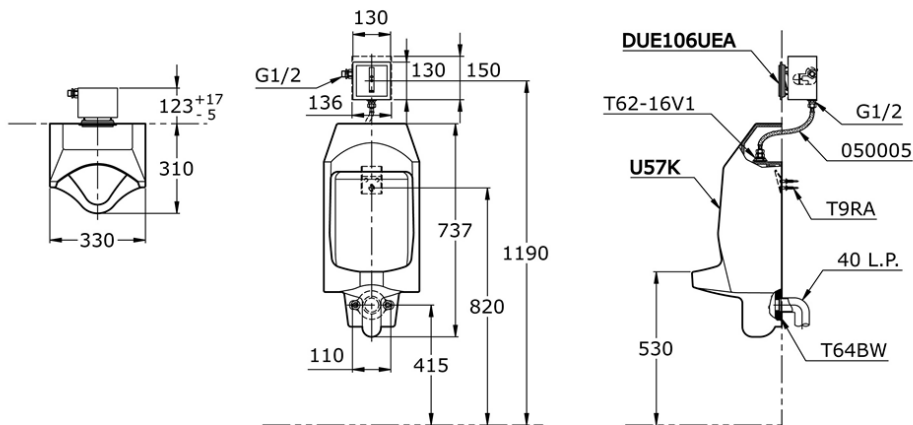

U57K

IDR 8,230,000.00

Available: DUE106UA (Battery Operated)

Height: 605

Width: 330 mm

Depth: 310 mm

U 57 K

Some products may not be available in your area