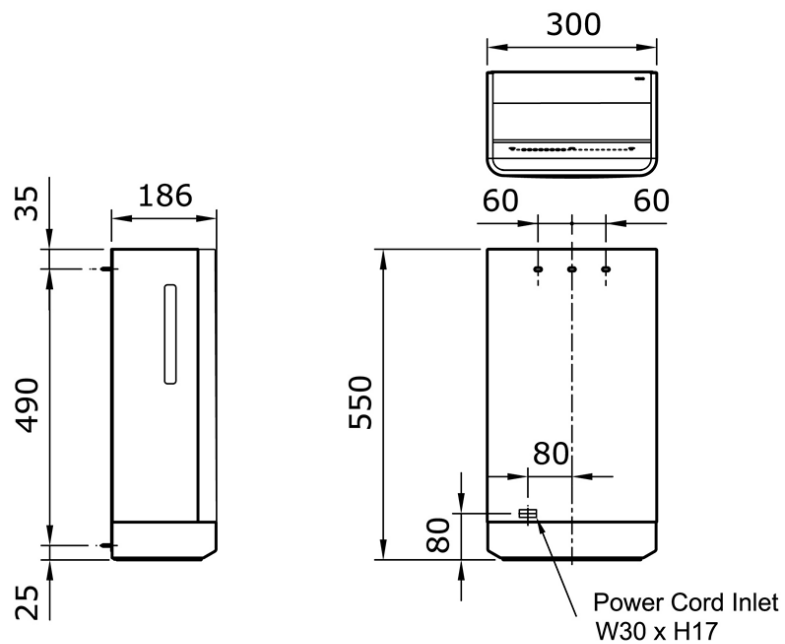

TYC423WC

IDR 18,500,000.00

High Speed Double Side Hand Dryer

Some products may not be available in your area

Prices indicated are manufacturer's suggested retail price, prices may change anytime without notice.