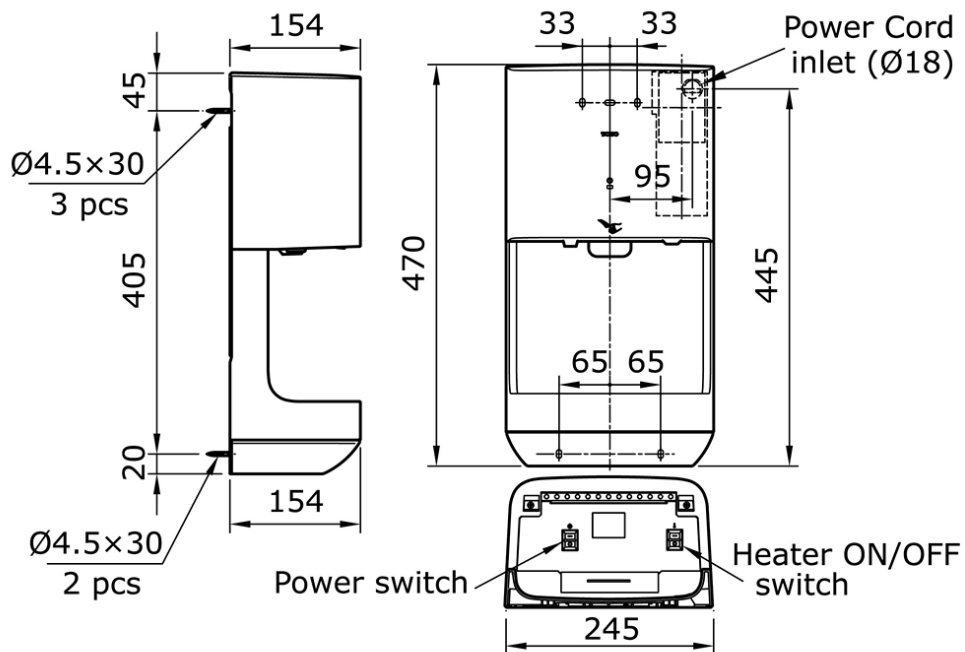

## TYC322W

IDR 7,400,000.00

High Speed Hand Dryer with Drain Tank

Some products may not be available in your area

Prices indicated are manufacturer's suggested retail price, prices may change anytime without notice.