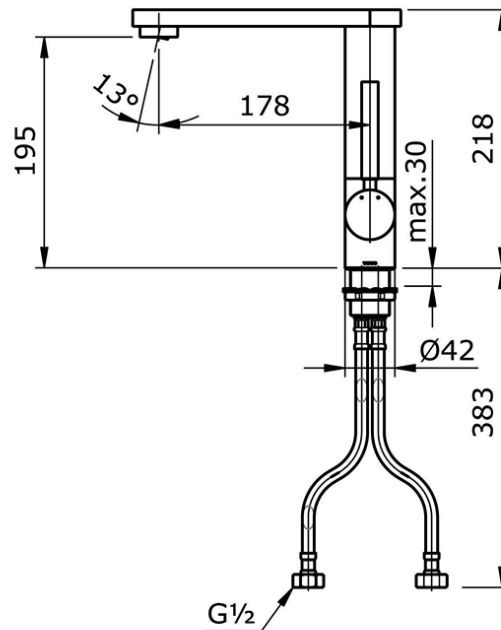

TX605KMBR

IDR 2,820,000.00

Single Lever Kitchen Faucet

Min Water Pressure: 0.05 MPa

Max Water Pressure: 0.75 MPa

Flow Rate: 7.0 Lpm

Some products may not be available in your area

Prices indicated are manufacturer's suggested retail price, prices may change anytime without notice.

Please check with your nearest reseller for updated prices.

Prices shown for lavatory does not include faucet.