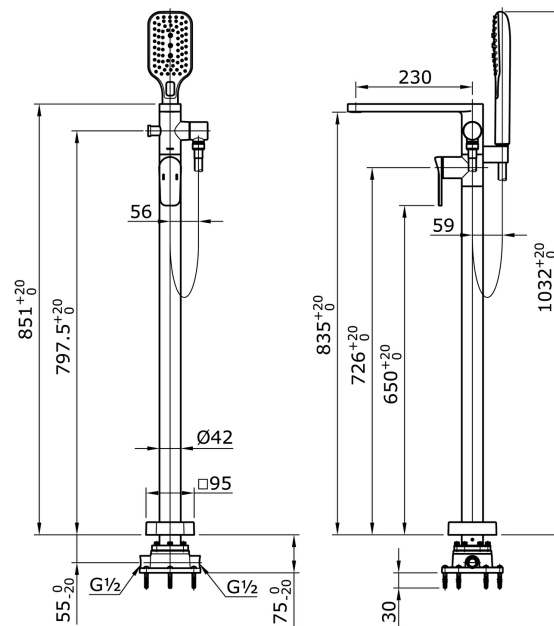

TX494SX

IDR 8,750,000.00

Lever Handle Floor Standing Single Lever Bath & Shower Set

Some products may not be available in your area

Prices indicated are manufacturer's suggested retail price, prices may change anytime without notice.

Please check with your nearest reseller for updated prices.

Prices shown for lavatory does not include faucet.