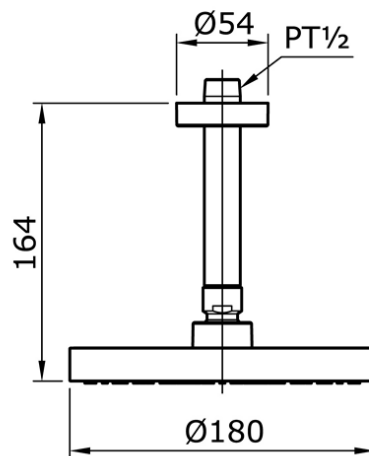

#### Fixed Shower Head

Min Water Pressure: 0.05 MPa

Max Water Pressure: 0.75 MPa

Flow Rate: 12.0 Lpm

Some products may not be available in your area

Prices indicated are manufacturer's suggested retail price, prices may change anytime without notice.