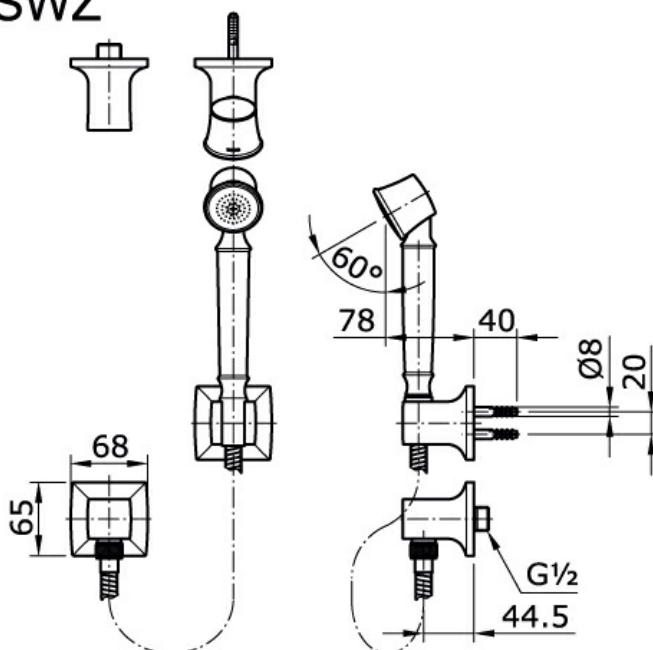

TX472SWZ

Some products may not be available in your area

Prices indicated are manufacturer's suggested retail price, prices may change anytime without notice.

Please check with your nearest reseller for updated prices.

Prices shown for lavatory does not include faucet.