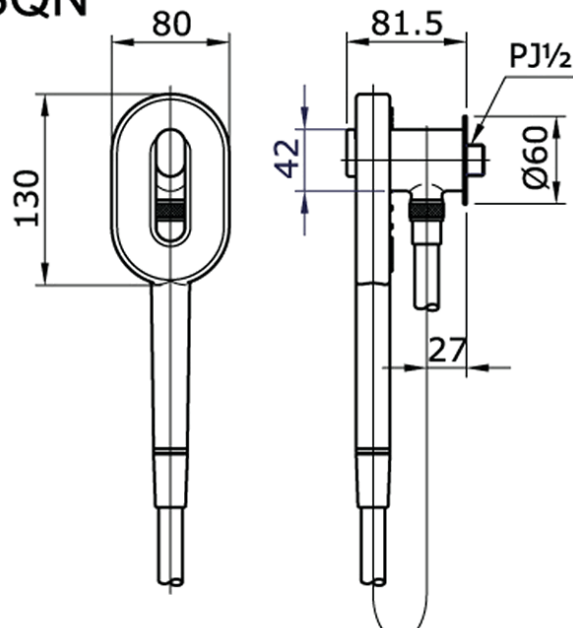

TX472SQN

IDR 2,700,000.00

Hand Shower with Wall Outlet

Min Water Pressure: 0.05 MPa

Max Water Pressure: 0.75 MPa

Flow Rate: 8.0 Lpm

TX472SQN

Some products may not be available in your area