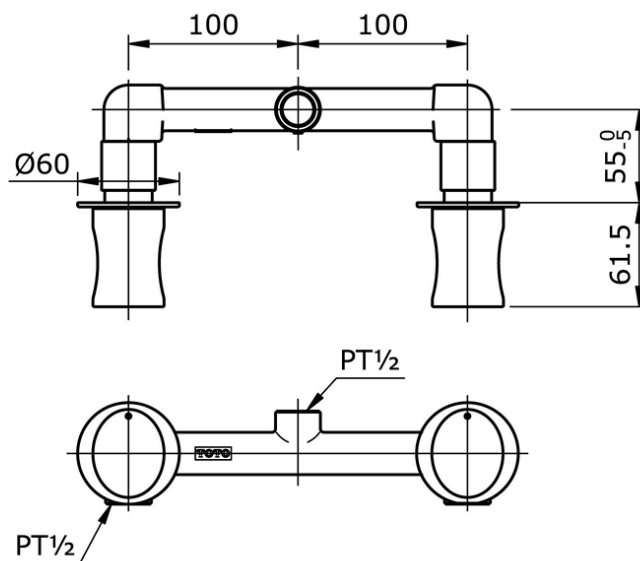

TX468SQBR

IDR 2,690,000.00

Mixing Valve For Shower

Min Water Pressure: 0.05 MPa

Max Water Pressure: 0.75 MPa

Some products may not be available in your area

Prices indicated are manufacturer's suggested retail price, prices may change anytime without notice.