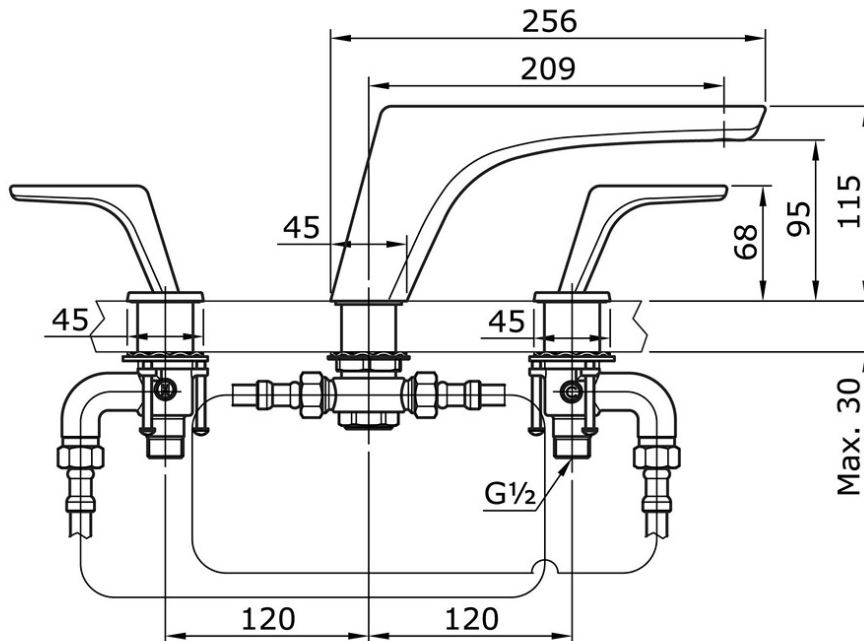

TX467ST

IDR 3,940,000.00

Bath Filler & Mixer

Min Water Pressure: 0.05 MPa

Max Water Pressure: 0.75 MPa

Flow Rate: 27.5 Lpm

Some products may not be available in your area

Prices indicated are manufacturer's suggested retail price, prices may change anytime without notice.