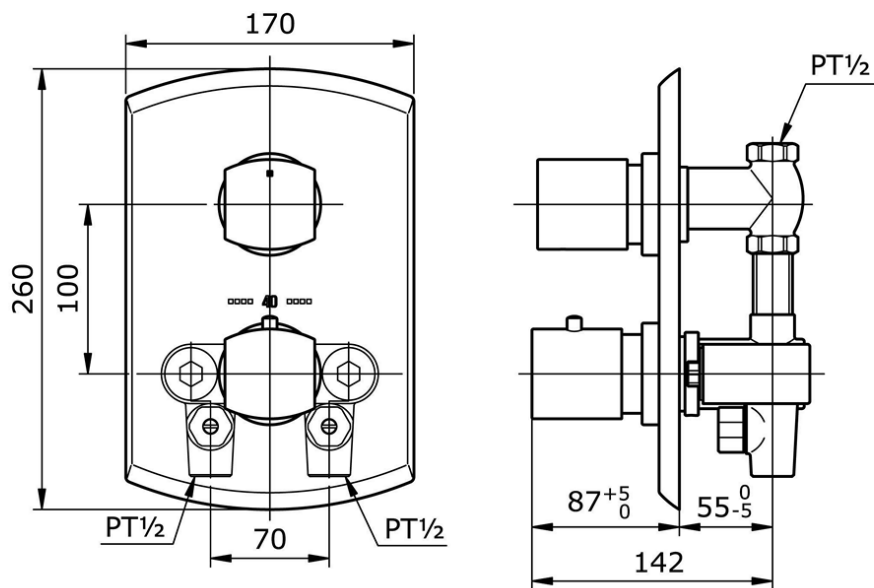

TX451SKBR

IDR 6,390,000.00

Thermostat Bath or Shower Mixer With Stop Valve

Min Water Pressure: 0.05 MPa

Max Water Pressure: 0.75 MPa

Some products may not be available in your area

Prices indicated are manufacturer's suggested retail price, prices may change anytime without notice.