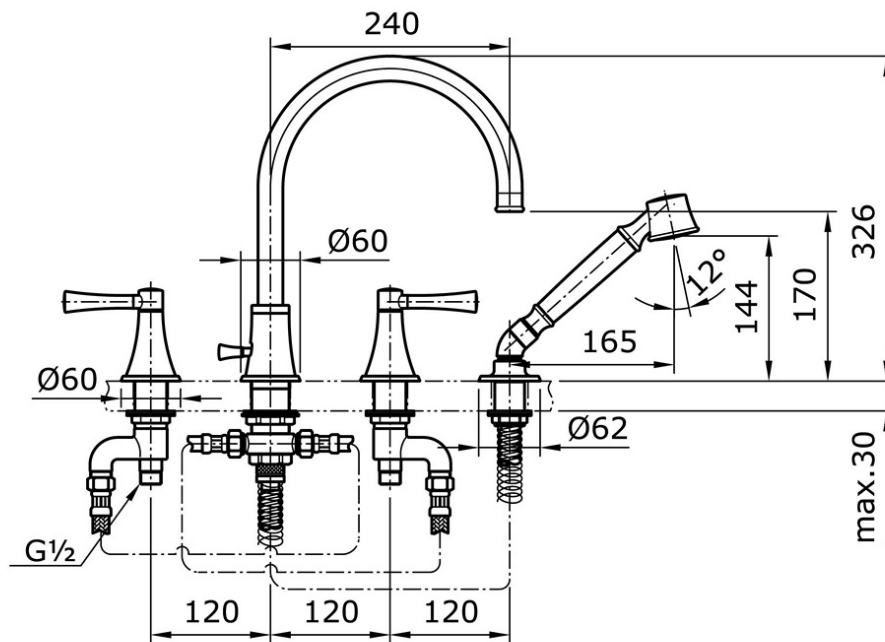

## TX447SGV1

IDR 7,140,000.00

### Lever Handle 4 Holes Bath & Shower Set

Min Water Pressure: 0.05 MPa

Max Water Pressure: 0.75 MPa

Flow Rate: 15.2 Lpm

Some products may not be available in your area

Prices indicated are manufacturer's suggested retail price, prices may change anytime without notice.