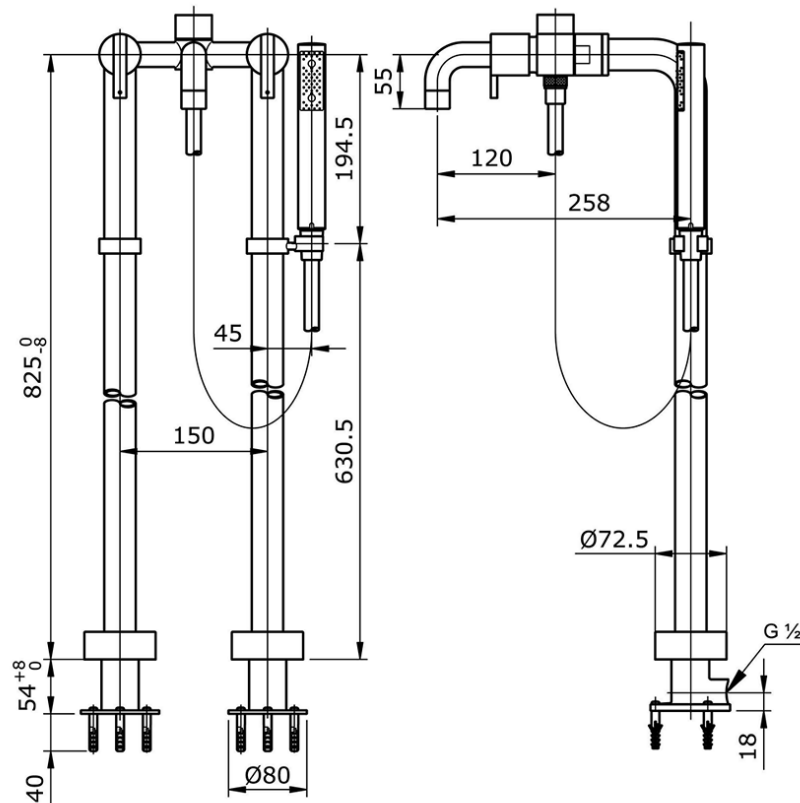

## TX445SEMV3

IDR 7,490,000.00

### Floor Standing Bath & Shower Set

Min Water Pressure: 0.05 MPa

Max Water Pressure: 0.75 MPa

Flow Rate: 8.0 Lpm

Some products may not be available in your area

Prices indicated are manufacturer's suggested retail price, prices may change anytime without notice.