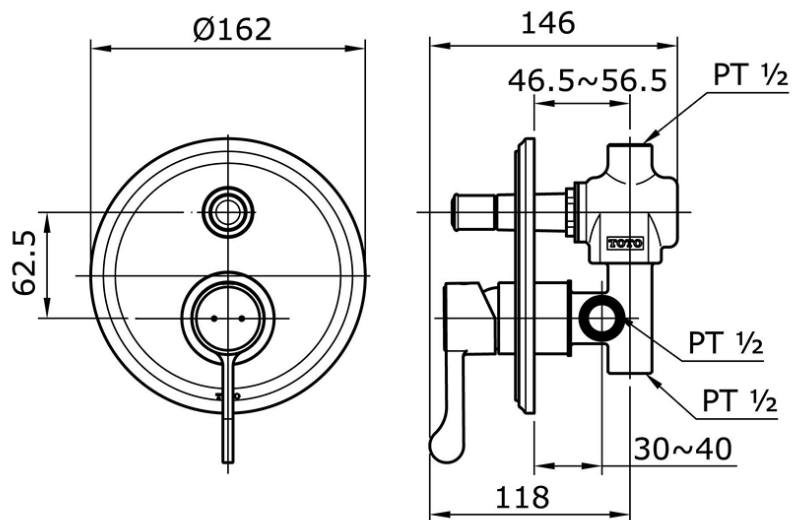

TX442SSN

IDR 1,810,000.00

Single Lever Bath & Shower Mixer With Diverter

Min Water Pressure: 0.05 MPa

Max Water Pressure: 0.75 MPa

Some products may not be available in your area

Prices indicated are manufacturer's suggested retail price, prices may change anytime without notice.