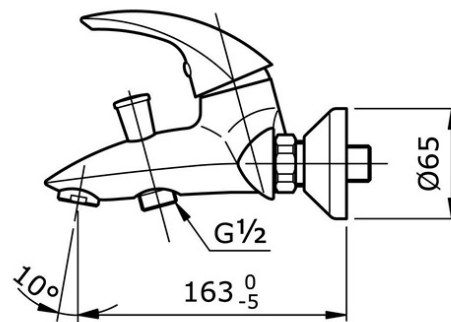

TX432SHV1BR

IDR 1,500,000.00

Single Lever Bath & Shower Mixer

Min Water Pressure: 0.05 MPa

Max Water Pressure: 0.75 MPa

Flow Rate: 17.5 Lpm

Some products may not be available in your area

Prices indicated are manufacturer's suggested retail price, prices may change anytime without notice.