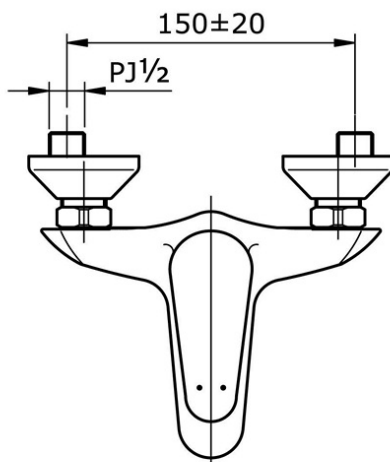

TX432SHV1BR

IDR 1,500,000.00

Single Lever Bath & Shower Mixer

Min Water Pressure: 0.05 MPa

Max Water Pressure: 0.75 MPa

Flow Rate: 17.5 Lpm

Some products may not be available in your area

Prices indicated are manufacturer's suggested retail price, prices may change anytime without notice.