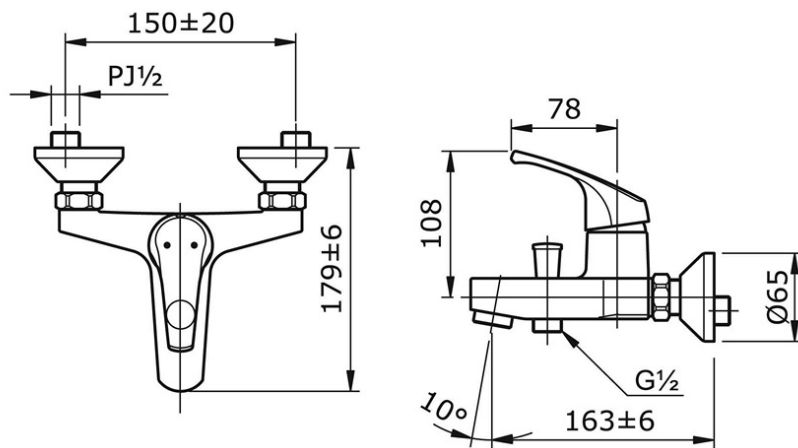

TX432SDV1

IDR 1,510,000.00

Single Lever Bath & Shower Mixer

Min Water Pressure: 0.05 MPa

Max Water Pressure: 0.75 MPa

Flow Rate: 15.4 Lpm

Some products may not be available in your area

Prices indicated are manufacturer's suggested retail price, prices may change anytime without notice.