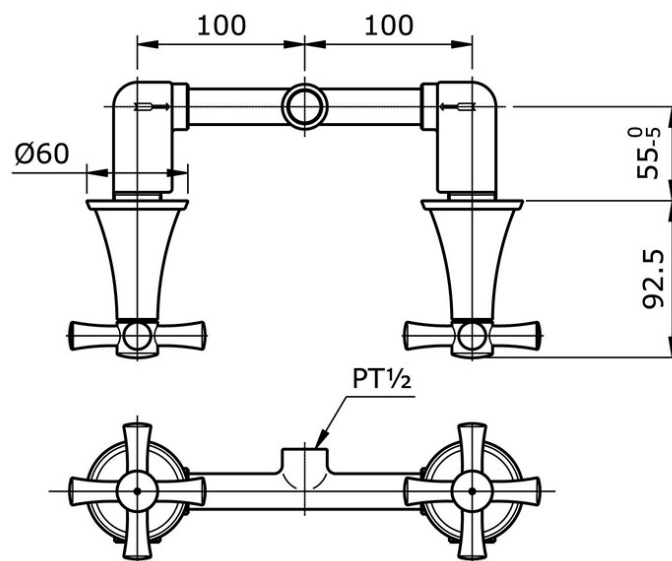

TX419SGNGBR

IDR 2,580,000.00

Cross Handle Mixing Valve For Shower

Min Water Pressure: 0.05 MPa

Max Water Pressure: 0.75 MPa

Some products may not be available in your area

Prices indicated are manufacturer's suggested retail price, prices may change anytime without notice.