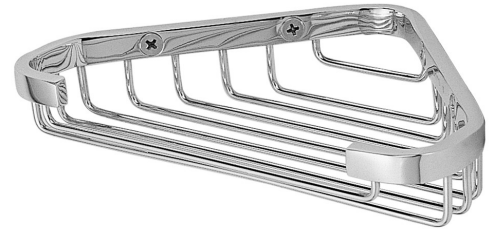

### TX2AV1B

IDR 399,000.00

Corner Soap Basket

Some products may not be available in your area

Prices indicated are manufacturer's suggested retail price, prices may change anytime without notice.

Please check with your nearest reseller for updated prices.

Prices shown for lavatory does not include faucet.