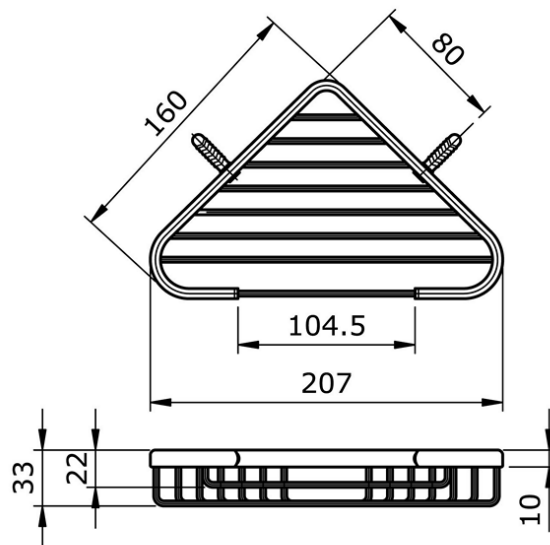

### TX2AV1B

IDR 399,000.00

Corner Soap Basket

Some products may not be available in your area

Prices indicated are manufacturer's suggested retail price, prices may change anytime without notice.

Please check with your nearest reseller for updated prices.

Prices shown for lavatory does not include faucet.