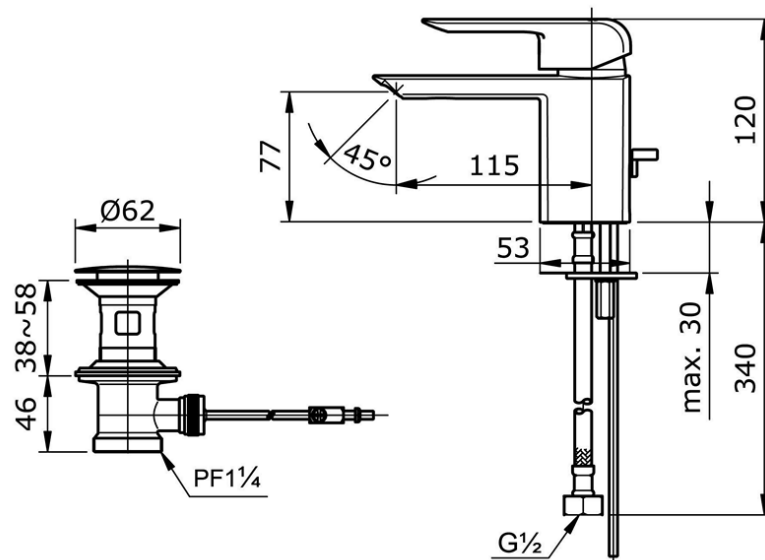

TX115LKBR

IDR 2,420,000.00

Single Lever Lavatory Faucet With 1 1/4" Pop-Up Waste

Min Water Pressure: 0.05 MPa

Max Water Pressure: 0.75 MPa

Flow Rate: 7.0 Lpm

Some products may not be available in your area

Prices indicated are manufacturer's suggested retail price, prices may change anytime without notice.