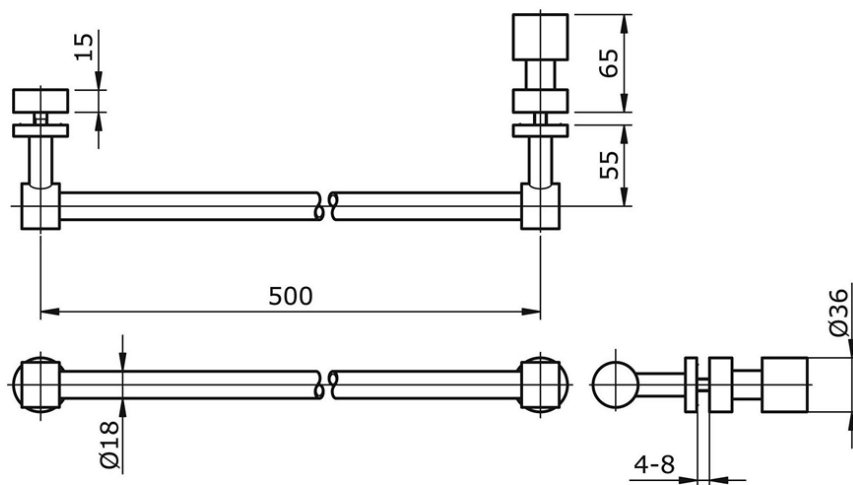

## TX10AEZ

IDR 1,360,000.00

Shower Room Door Handle With Towel Bar

Some products may not be available in your area

Prices indicated are manufacturer's suggested retail price, prices may change anytime without notice.