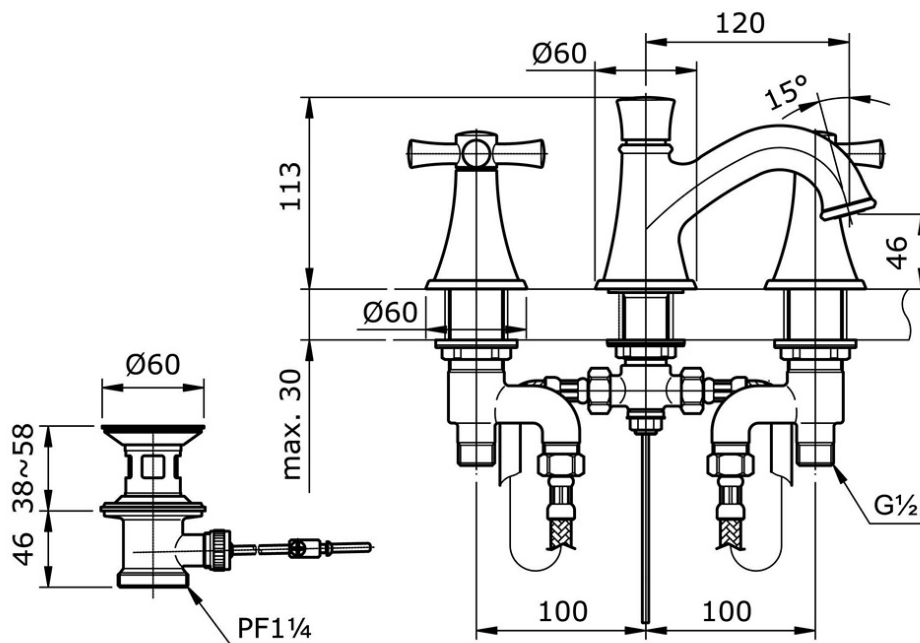

## TX103LGNCBR

IDR 3,890,000.00

Min Water Pressure: 0.05 MPa

Max Water Pressure: 0.75 MPa

Flow Rate: 7.0 Lpm

Some products may not be available in your area

Prices indicated are manufacturer's suggested retail price, prices may change anytime without notice.