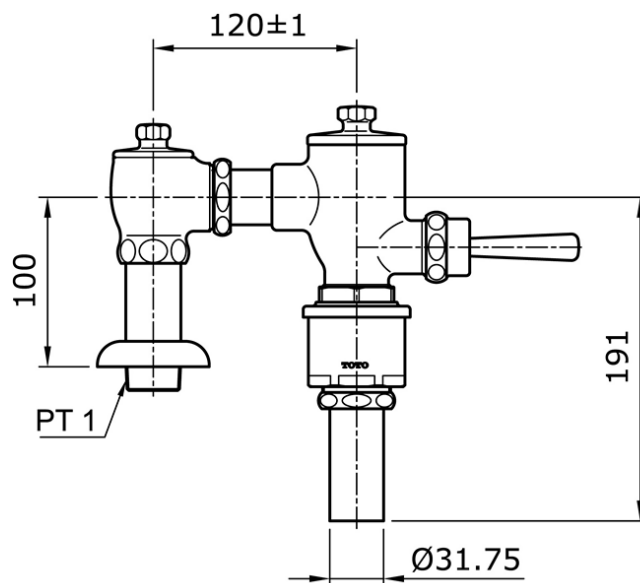

TV150NSJ

IDR 2,670,000.00

Flush Valve with Vacuum Breaker

Min Water Pressure: 0.05 MPa

Max Water Pressure: 0.75 MPa

Flow Rate: 54.0 Lpm

Some products may not be available in your area

Prices indicated are manufacturer's suggested retail price, prices may change anytime without notice.