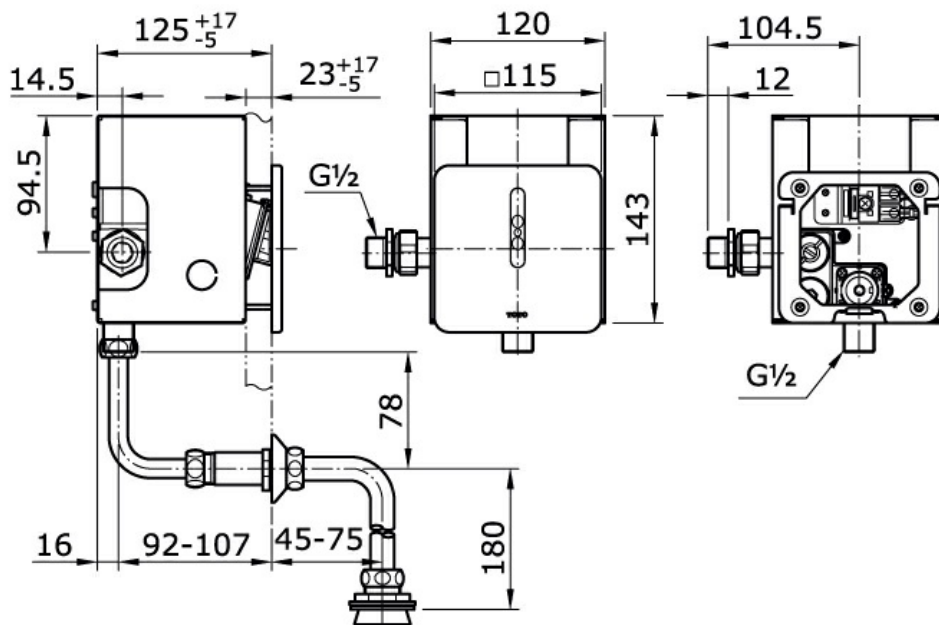

TTUE602AS

IDR 5,850,000.00

Concealed Urinal Sensor 220 V

Some products may not be available in your area

Prices indicated are manufacturer's suggested retail price, prices may change anytime without notice.