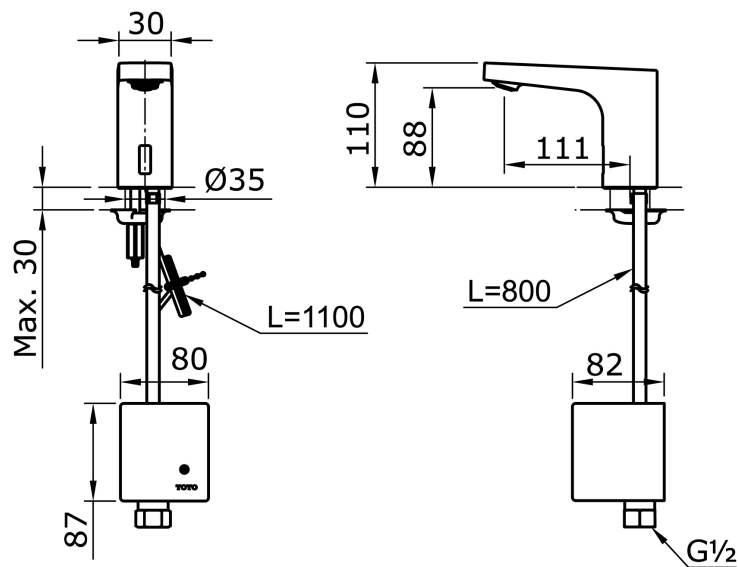

## TTLA102/TTLE101E2L

IDR 6,250,000.00

Automatic Faucet (AC Type)

Some products may not be available in your area  
Prices indicated are manufacturer's suggested retail price, prices may change anytime without notice.  
Please check with your nearest reseller for updated prices.  
Prices shown for lavatory does not include faucet.