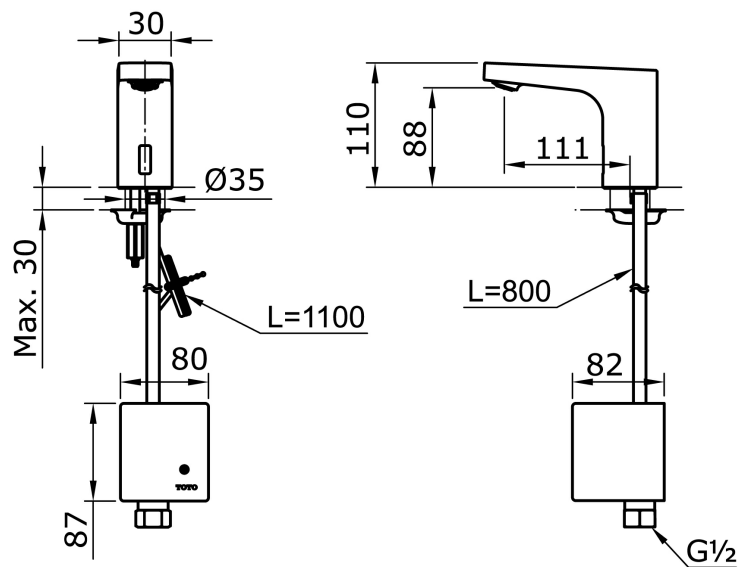

TTLA102/TTLE101B2L

IDR 5,250,000.00

Automatic Faucet

Some products may not be available in your area
Prices indicated are manufacturer's suggested retail price, prices may change anytime without notice.
Please check with your nearest reseller for updated prices.
Prices shown for lavatory does not include faucet.