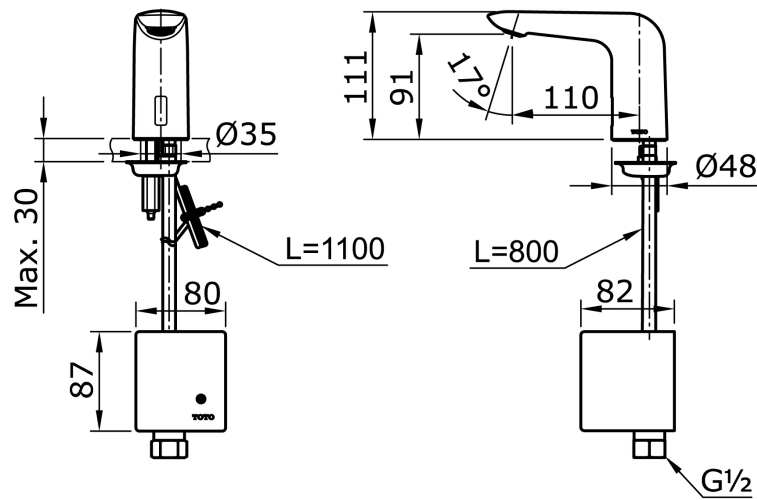

TTLA101/TTLE101E2L

IDR 6,500,000.00

Automatic Faucet (AC Type)

Some products may not be available in your area

Prices indicated are manufacturer's suggested retail price, prices may change anytime without notice.