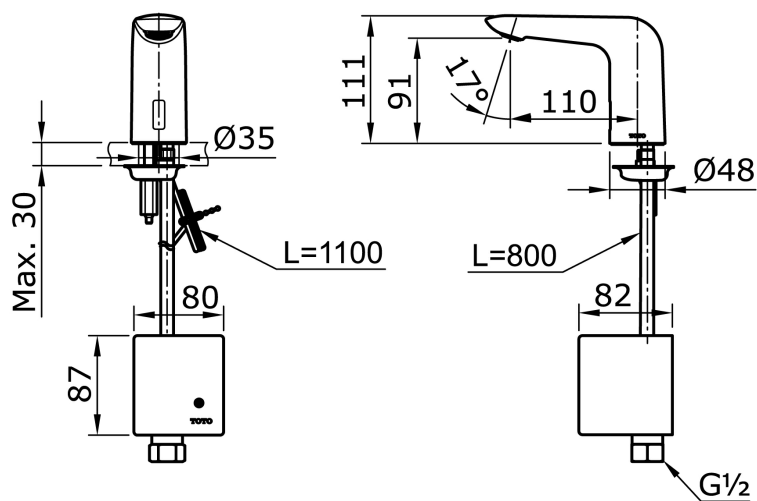

TTLA101/TTLE101B2L

IDR 5,500,000.00

Automatic Faucet

Some products may not be available in your area

Prices indicated are manufacturer's suggested retail price, prices may change anytime without notice.

Please check with your nearest reseller for updated prices.

Prices shown for lavatory does not include faucet.