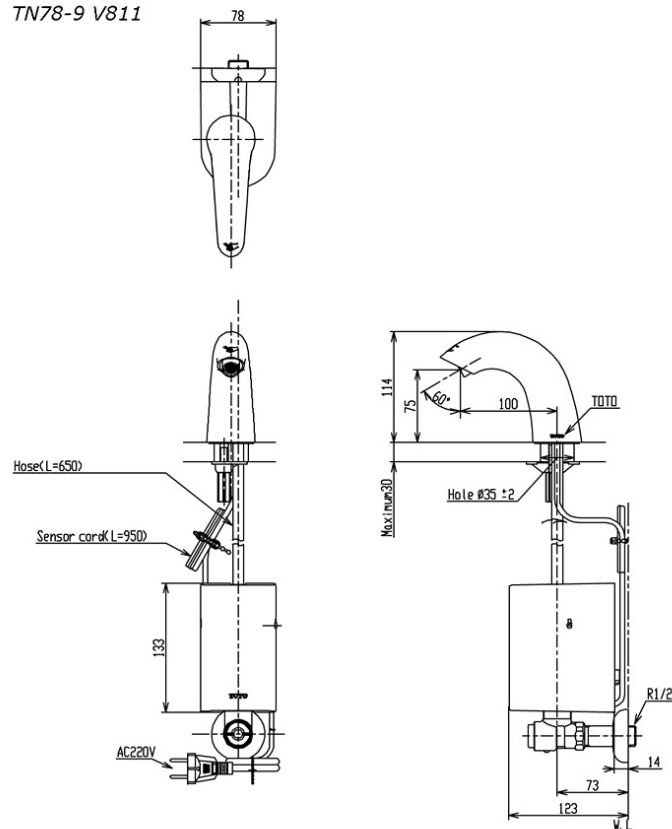

## TEN40ANV900/TN78-9V911

IDR 6,650,000.00

TEN40A V800  
TN78-9 V811

Some products may not be available in your area

Prices indicated are manufacturer's suggested retail price, prices may change anytime without notice.

Please check with your nearest reseller for updated prices.

Prices shown for lavatory does not include faucet.