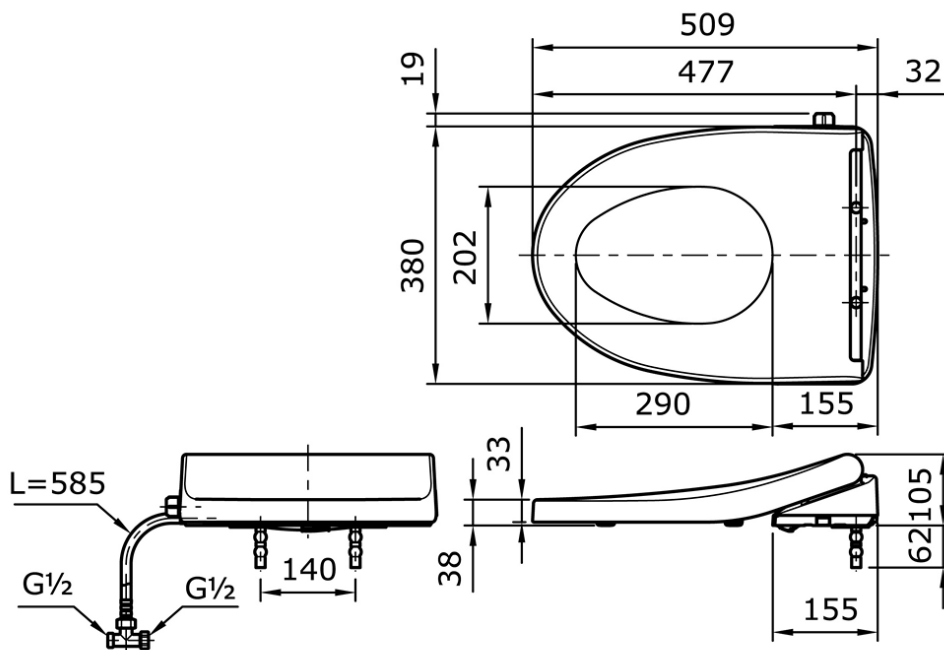

## TCW1211A

IDR 5,000,000.00

Eco-Washer

\*Bidet Function

Some products may not be available in your area

Prices indicated are manufacturer's suggested retail price, prices may change anytime without notice.