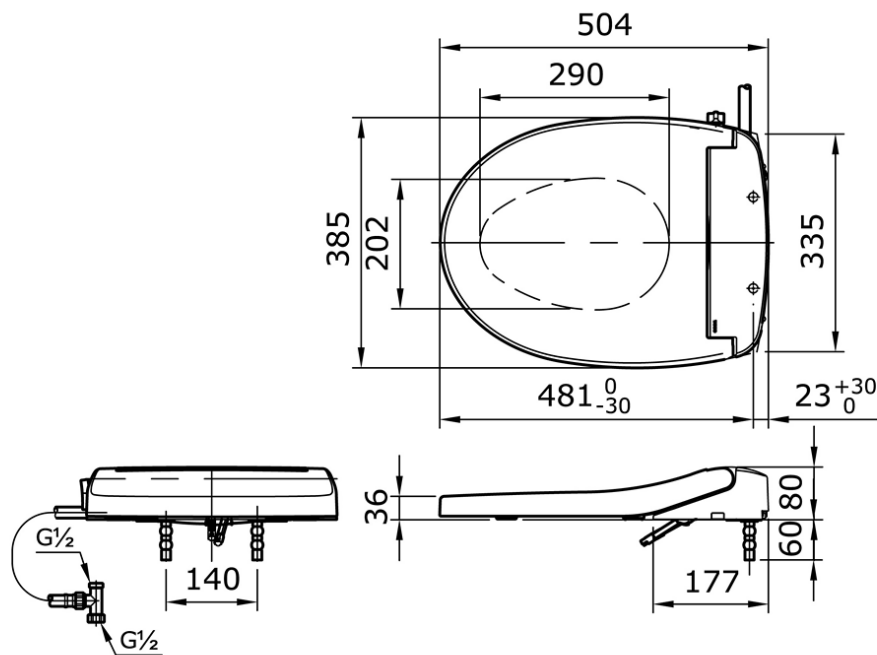

## TCW08S

IDR 1,640,000.00

Eco-Washer

\*Bidet Function

Some products may not be available in your area

Prices indicated are manufacturer's suggested retail price, prices may change anytime without notice.

Please check with your nearest reseller for updated prices.

Prices shown for lavatory does not include faucet.