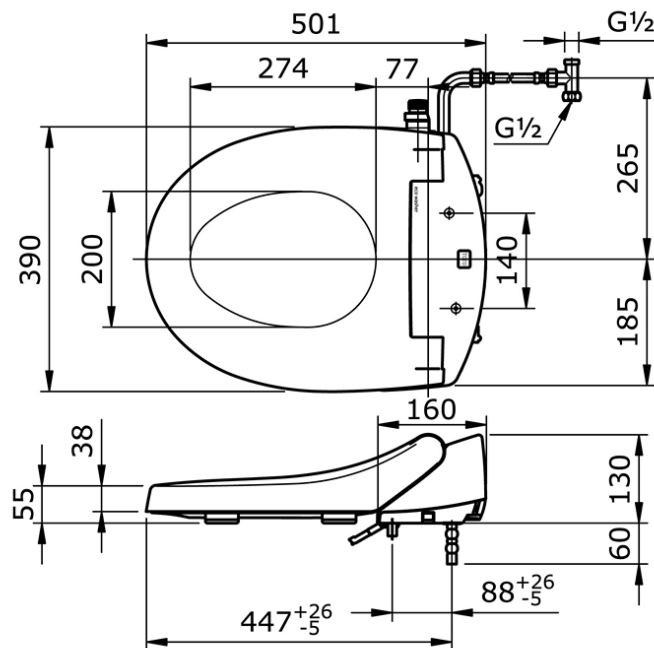

TCW06SL

IDR 3,970,000.00

Eco-Washer With Long Elbow

*Bidet Function

Some products may not be available in your area

Prices indicated are manufacturer's suggested retail price, prices may change anytime without notice.

Please check with your nearest reseller for updated prices.

Prices shown for lavatory does not include faucet.