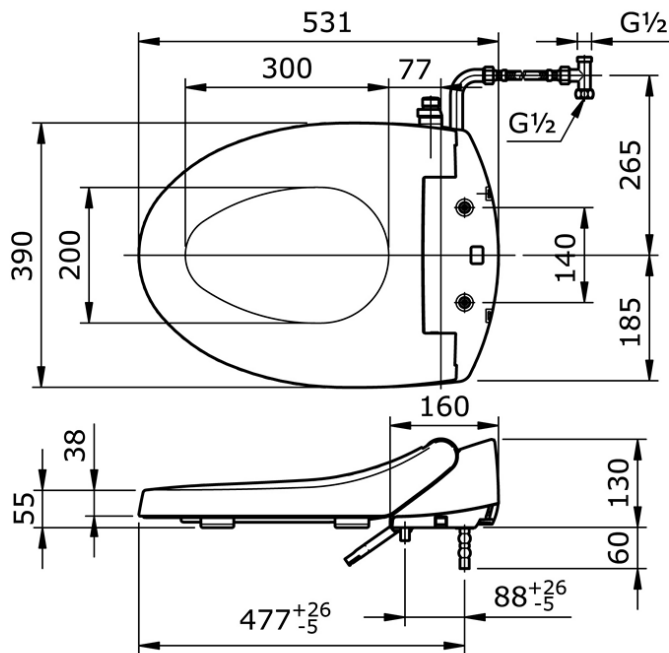

TCW04SL

IDR 4,170,000.00

Eco-Washer With Long Elbow

*Bidet Function

Some products may not be available in your area

Prices indicated are manufacturer's suggested retail price, prices may change anytime without notice.

Please check with your nearest reseller for updated prices.

Prices shown for lavatory does not include faucet.