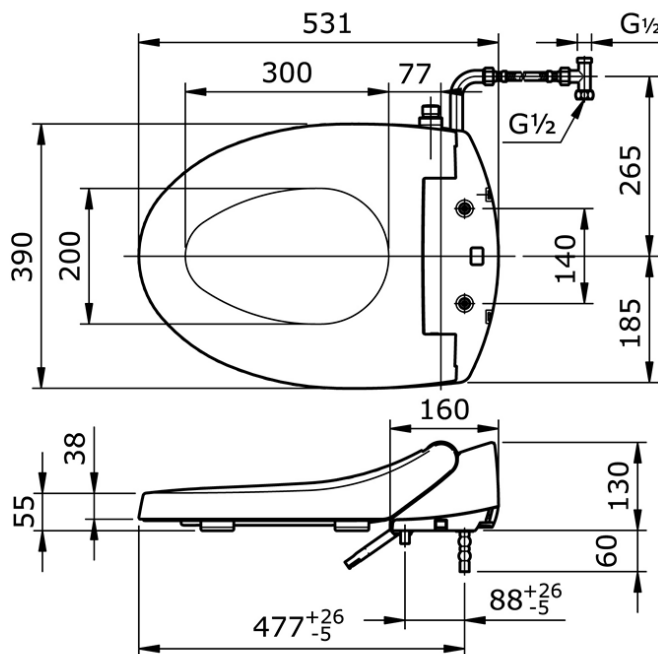

TCW03SL

IDR 3,110,000.00

Eco-Washer With Long Elbow

Some products may not be available in your area

Prices indicated are manufacturer's suggested retail price, prices may change anytime without notice.

Please check with your nearest reseller for updated prices.

Prices shown for lavatory does not include faucet.