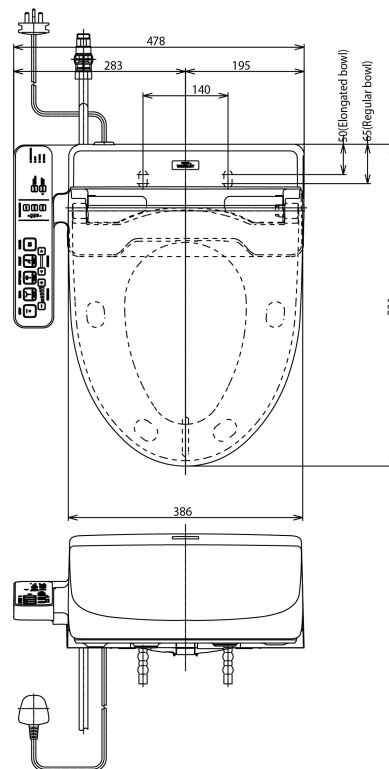

TCF6631A

IDR 14,500,000.00

Washlet with Side Panel Control

(Elongated / Regular Adjustable)

511,3 W

Some products may not be available in your area

Prices indicated are manufacturer's suggested retail price, prices may change anytime without notice.

Please check with your nearest reseller for updated prices.

Prices shown for lavatory does not include faucet.