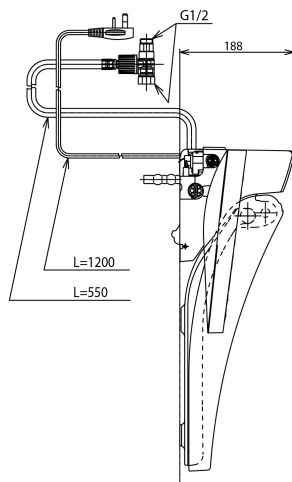

TCF6631A

IDR 14,500,000.00

Washlet with Side Panel Control

(Elongated / Regular Adjustable)

511,3 W

Some products may not be available in your area

Prices indicated are manufacturer's suggested retail price, prices may change anytime without notice.

Please check with your nearest reseller for updated prices.

Prices shown for lavatory does not include faucet.