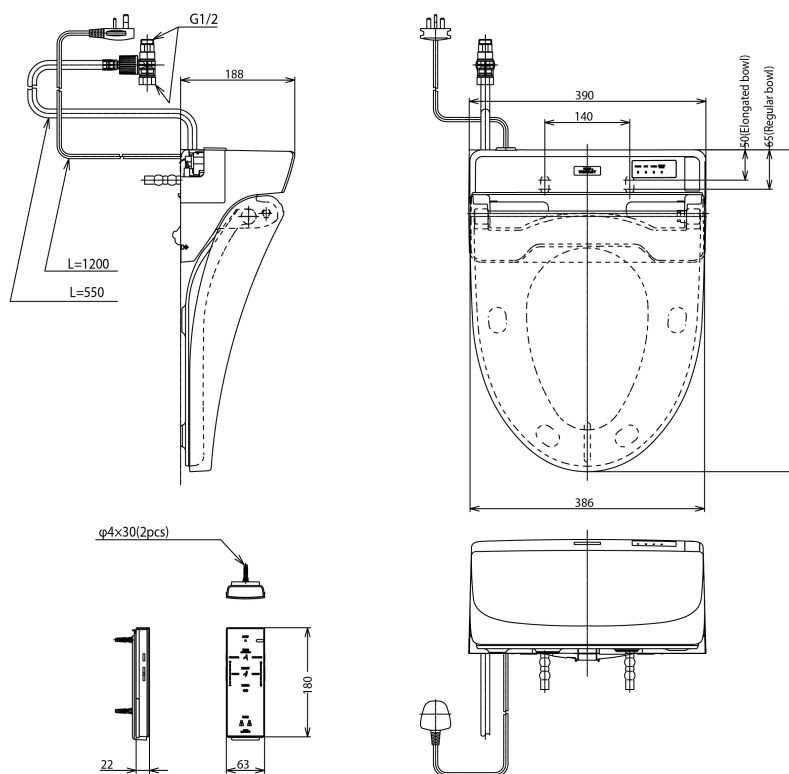

## TCF6531Z

IDR 18,500,000.00

Washlet with Remote Control

(Elongated / Regular Adjustable)

511,3 W

Some products may not be available in your area

Prices indicated are manufacturer's suggested retail price, prices may change anytime without notice.

Please check with your nearest reseller for updated prices.

Prices shown for lavatory does not include faucet.