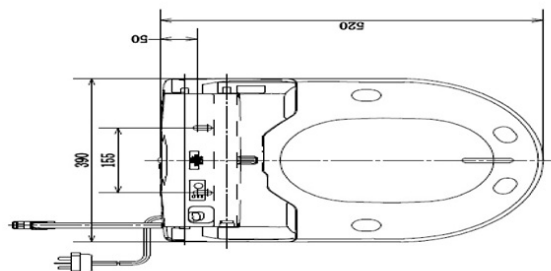

TCF4732A

IDR 35,800,000.00

Washlet (D-Shape)

220 Volt / 830 Watt

Some products may not be available in your area

Prices indicated are manufacturer's suggested retail price, prices may change anytime without notice.