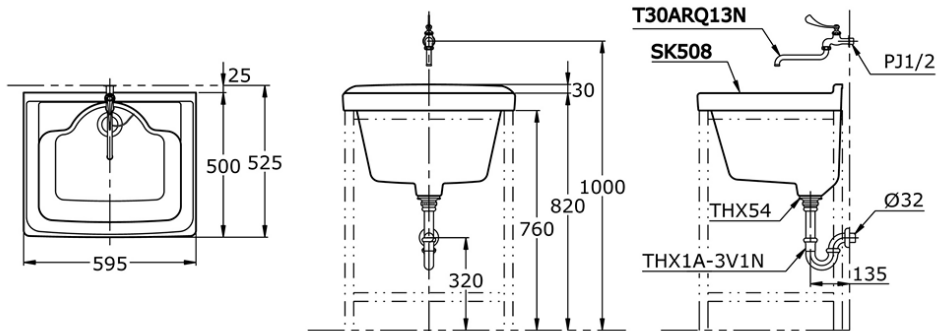

SK508

IDR 4,920,000.00

Laundry Sink

Width: 595 mm

Depth: 500 mm

SK 508

Some products may not be available in your area

Prices indicated are manufacturer's suggested retail price, prices may change anytime without notice.