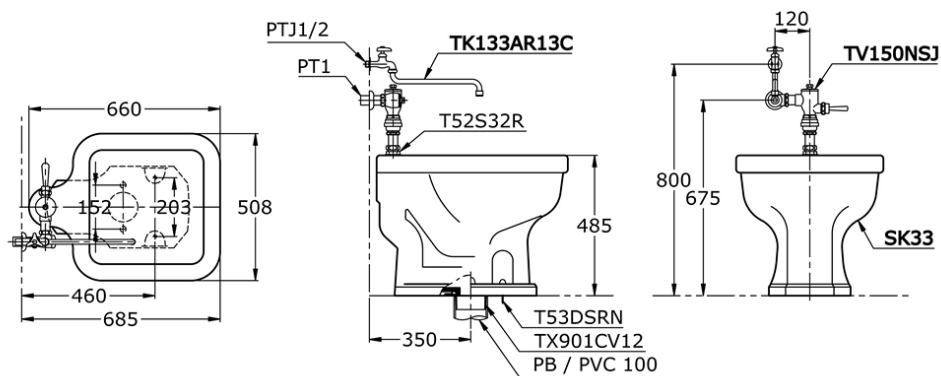

SK33

IDR 8,120,000.00

Slop Sink

Width: 508 mm

Depth: 660 mm

SK 33

Some products may not be available in your area

Prices indicated are manufacturer's suggested retail price, prices may change anytime without notice.