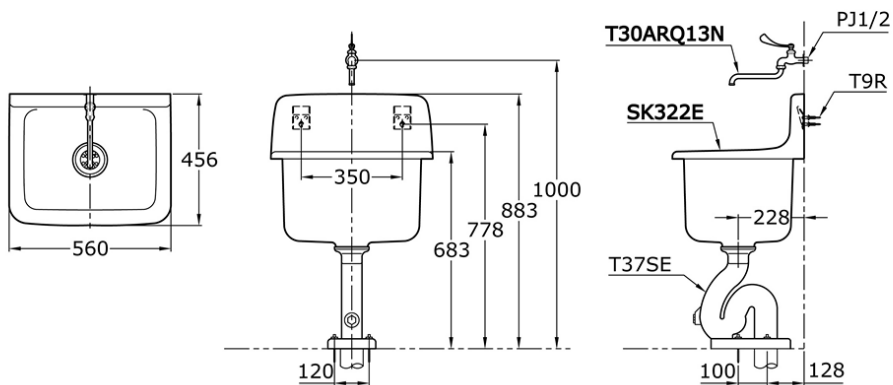

SK322E

IDR 11,750,000.00

Service Sink

Width: 560 mm

Depth: 456 mm

SK 322 E

Some products may not be available in your area

Prices indicated are manufacturer's suggested retail price, prices may change anytime without notice.