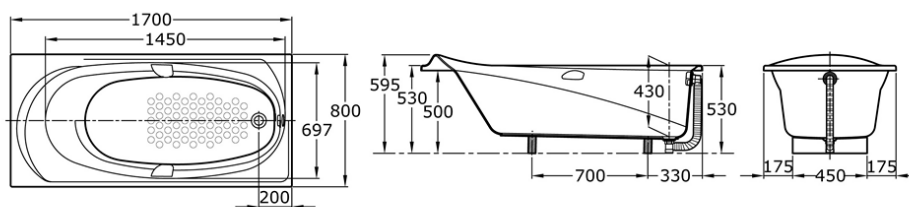

PPY1710HPTV8E

IDR 25,300,000.00

Height: 595

Width: 1700 mm

Depth: 800 mm

PPY 1710 HPWE

Some products may not be available in your area

Prices indicated are manufacturer's suggested retail price, prices may change anytime without notice.