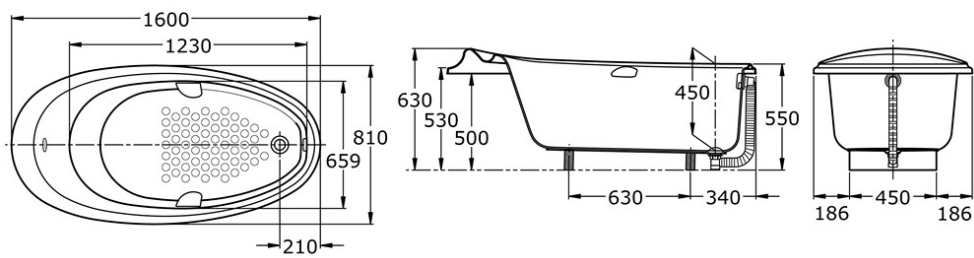

PPY1610HPTE

IDR 26,000,000.00

Height: 630

Width: 1600 mm

Depth: 810 mm

PPY 1610 HPWE

Some products may not be available in your area

Prices indicated are manufacturer's suggested retail price, prices may change anytime without notice.

Please check with your nearest reseller for updated prices.

Prices shown for lavatory does not include faucet.