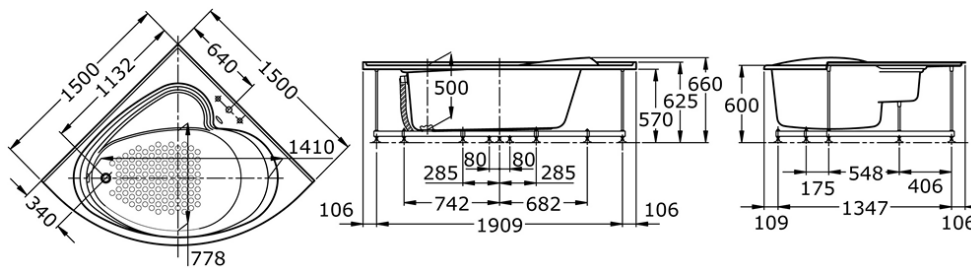

PPY 1530 WV1

Some products may not be available in your area

Prices indicated are manufacturer's suggested retail price, prices may change anytime without notice.

Please check with your nearest reseller for updated prices.

Prices shown for lavatory does not include faucet.